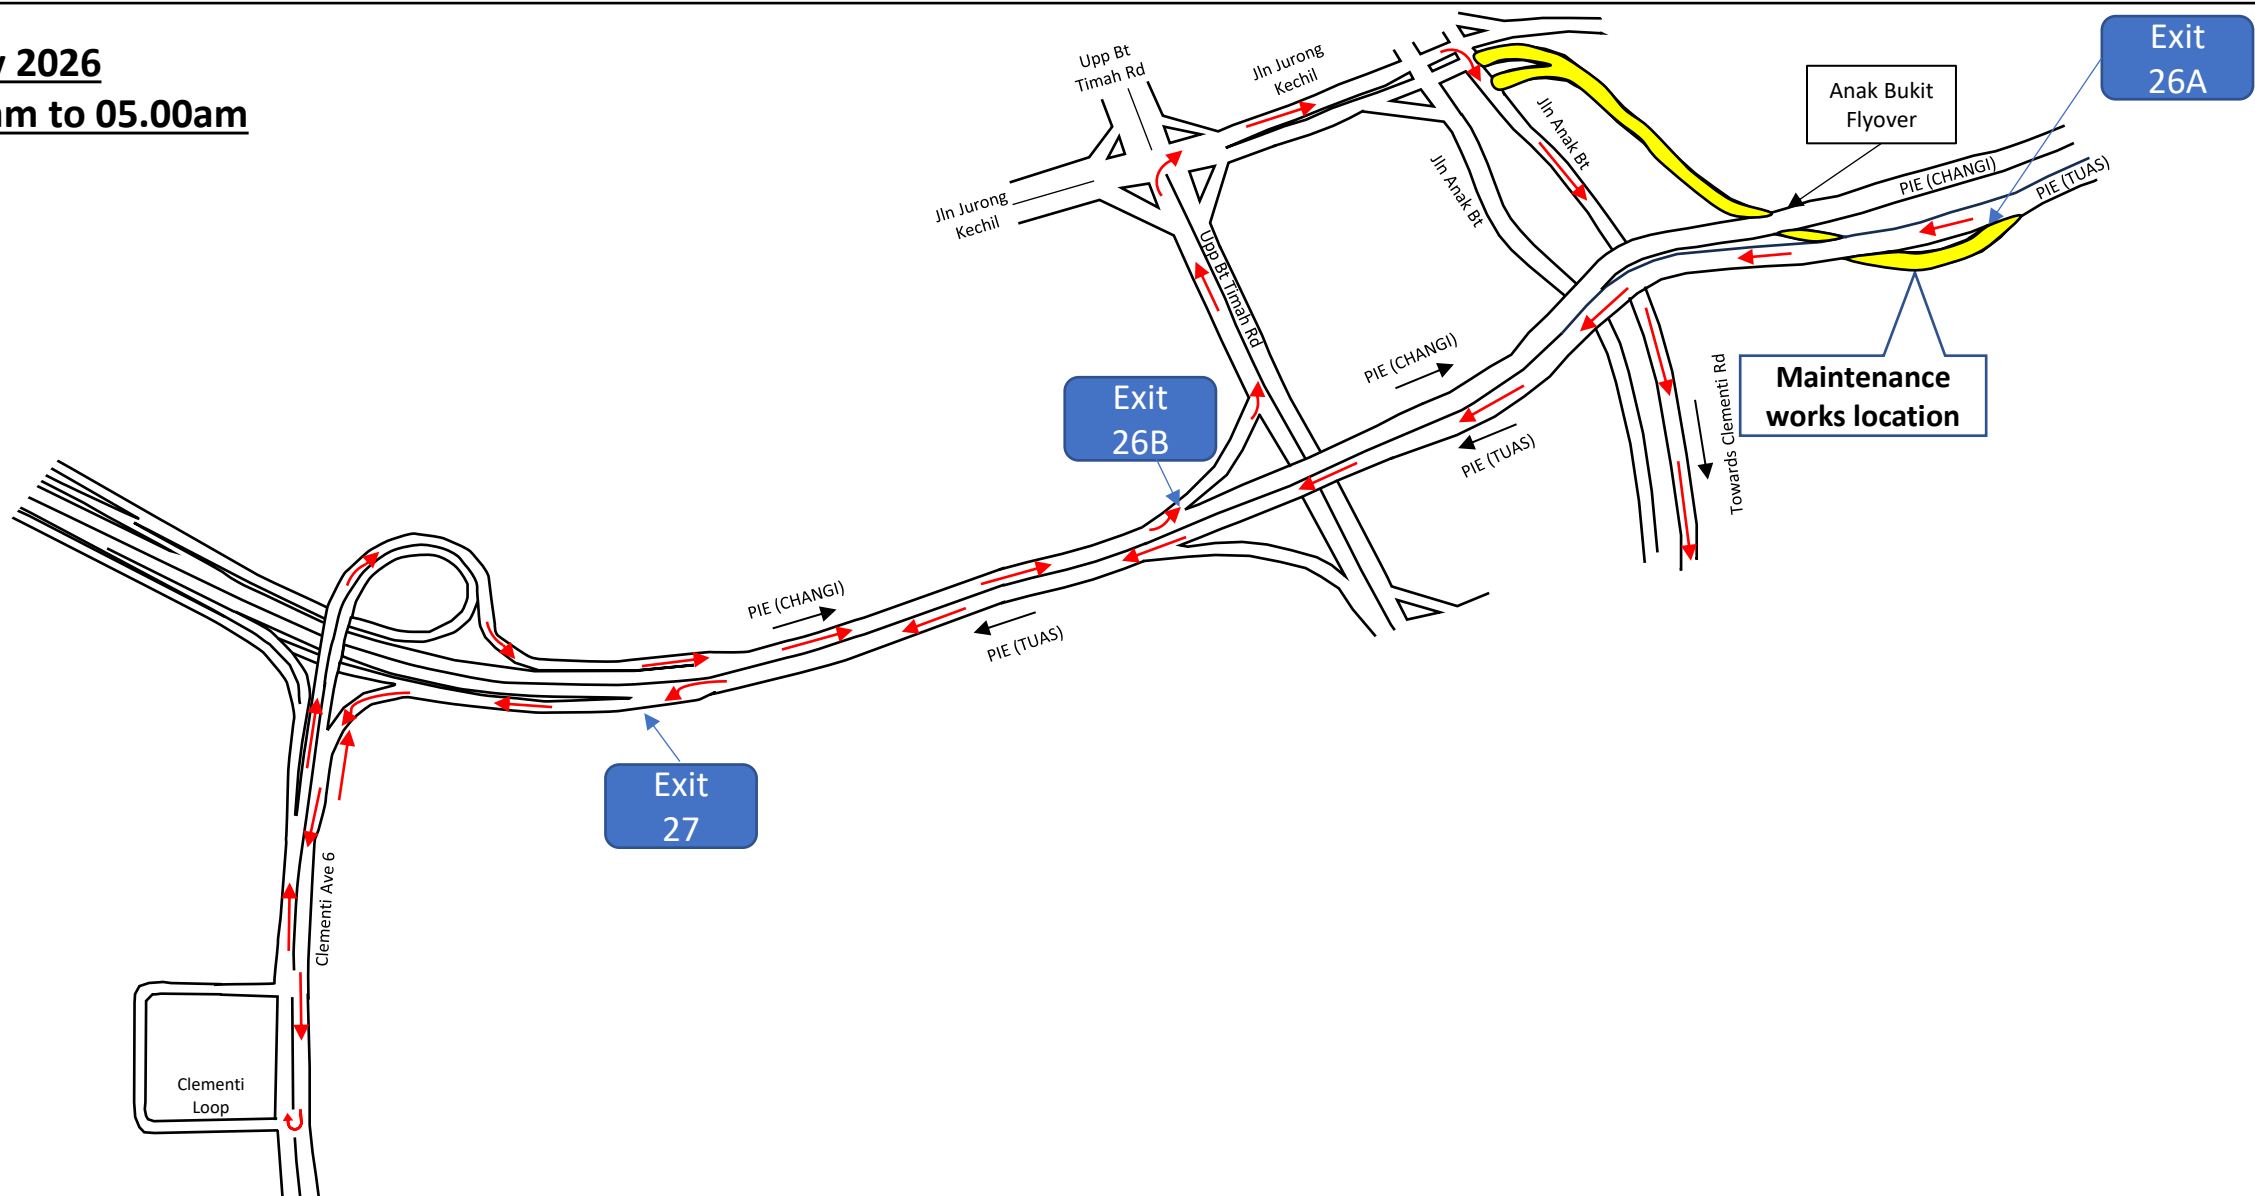

**26 July 2026**

**12.30am to 05.00am**

**LEGEND**

-  Section of Road Closed
-  Alternative Route
- From PIE (Tuas) to Clementi Road